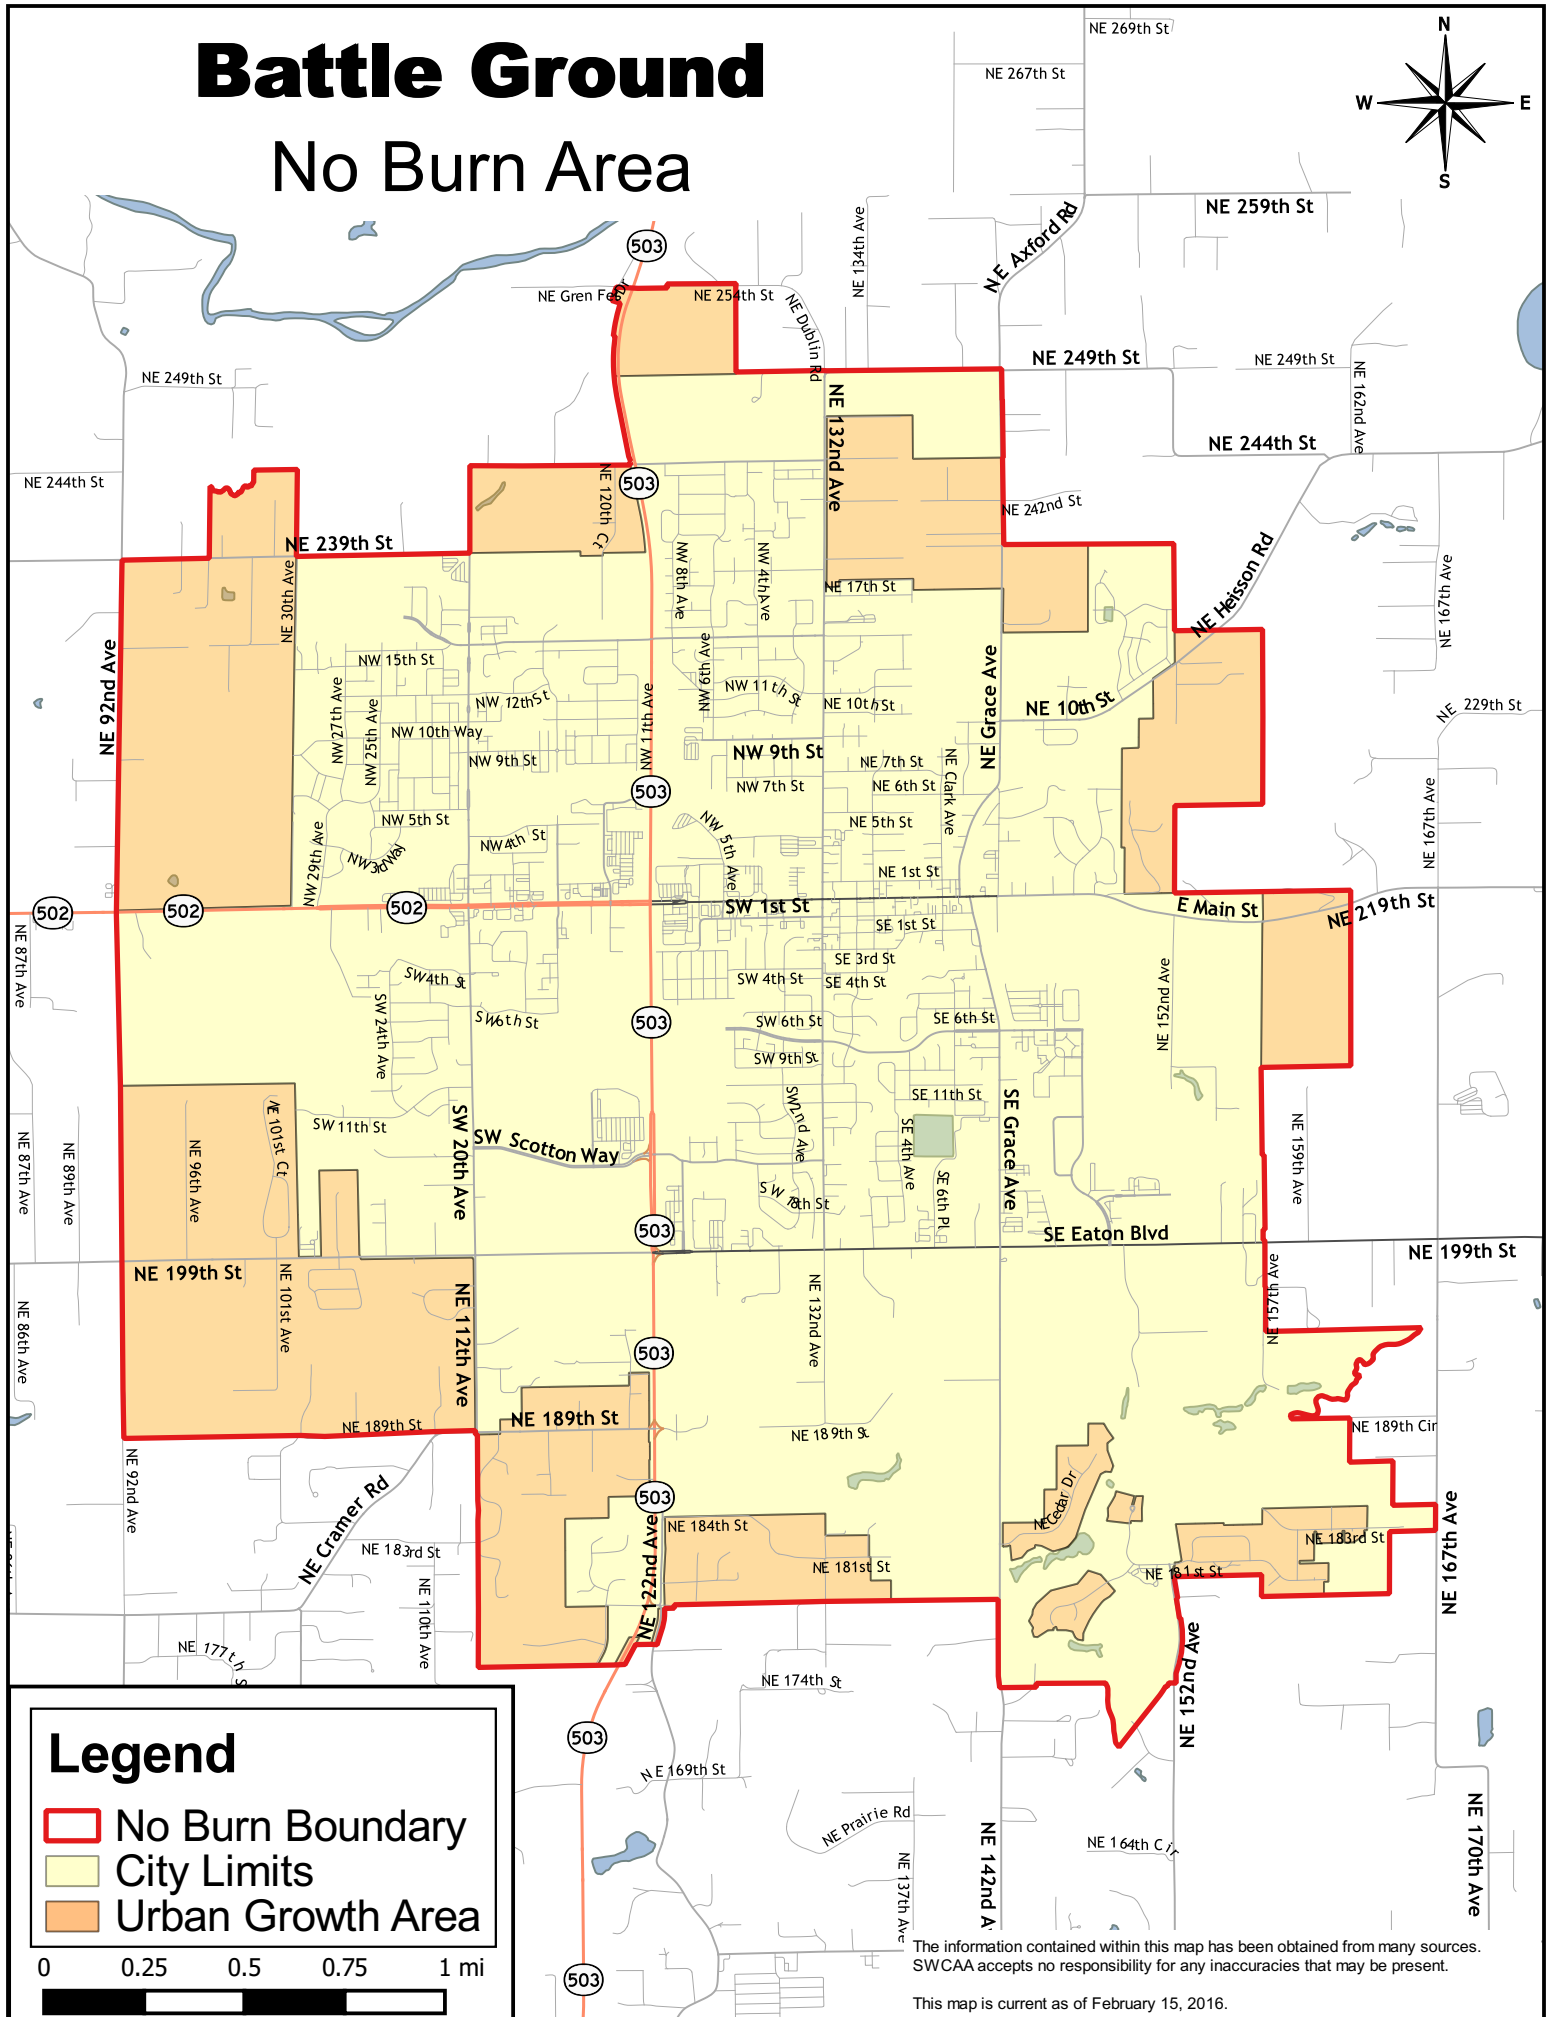

Battle Ground

No Burn Area

Legend

- No Burn Boundary
- City Limits
- Urban Growth Area

0 0.25 0.5 0.75 1 mi

The information contained within this map has been obtained from many sources. SWCAA accepts no responsibility for any inaccuracies that may be present.

This map is current as of February 15, 2016.