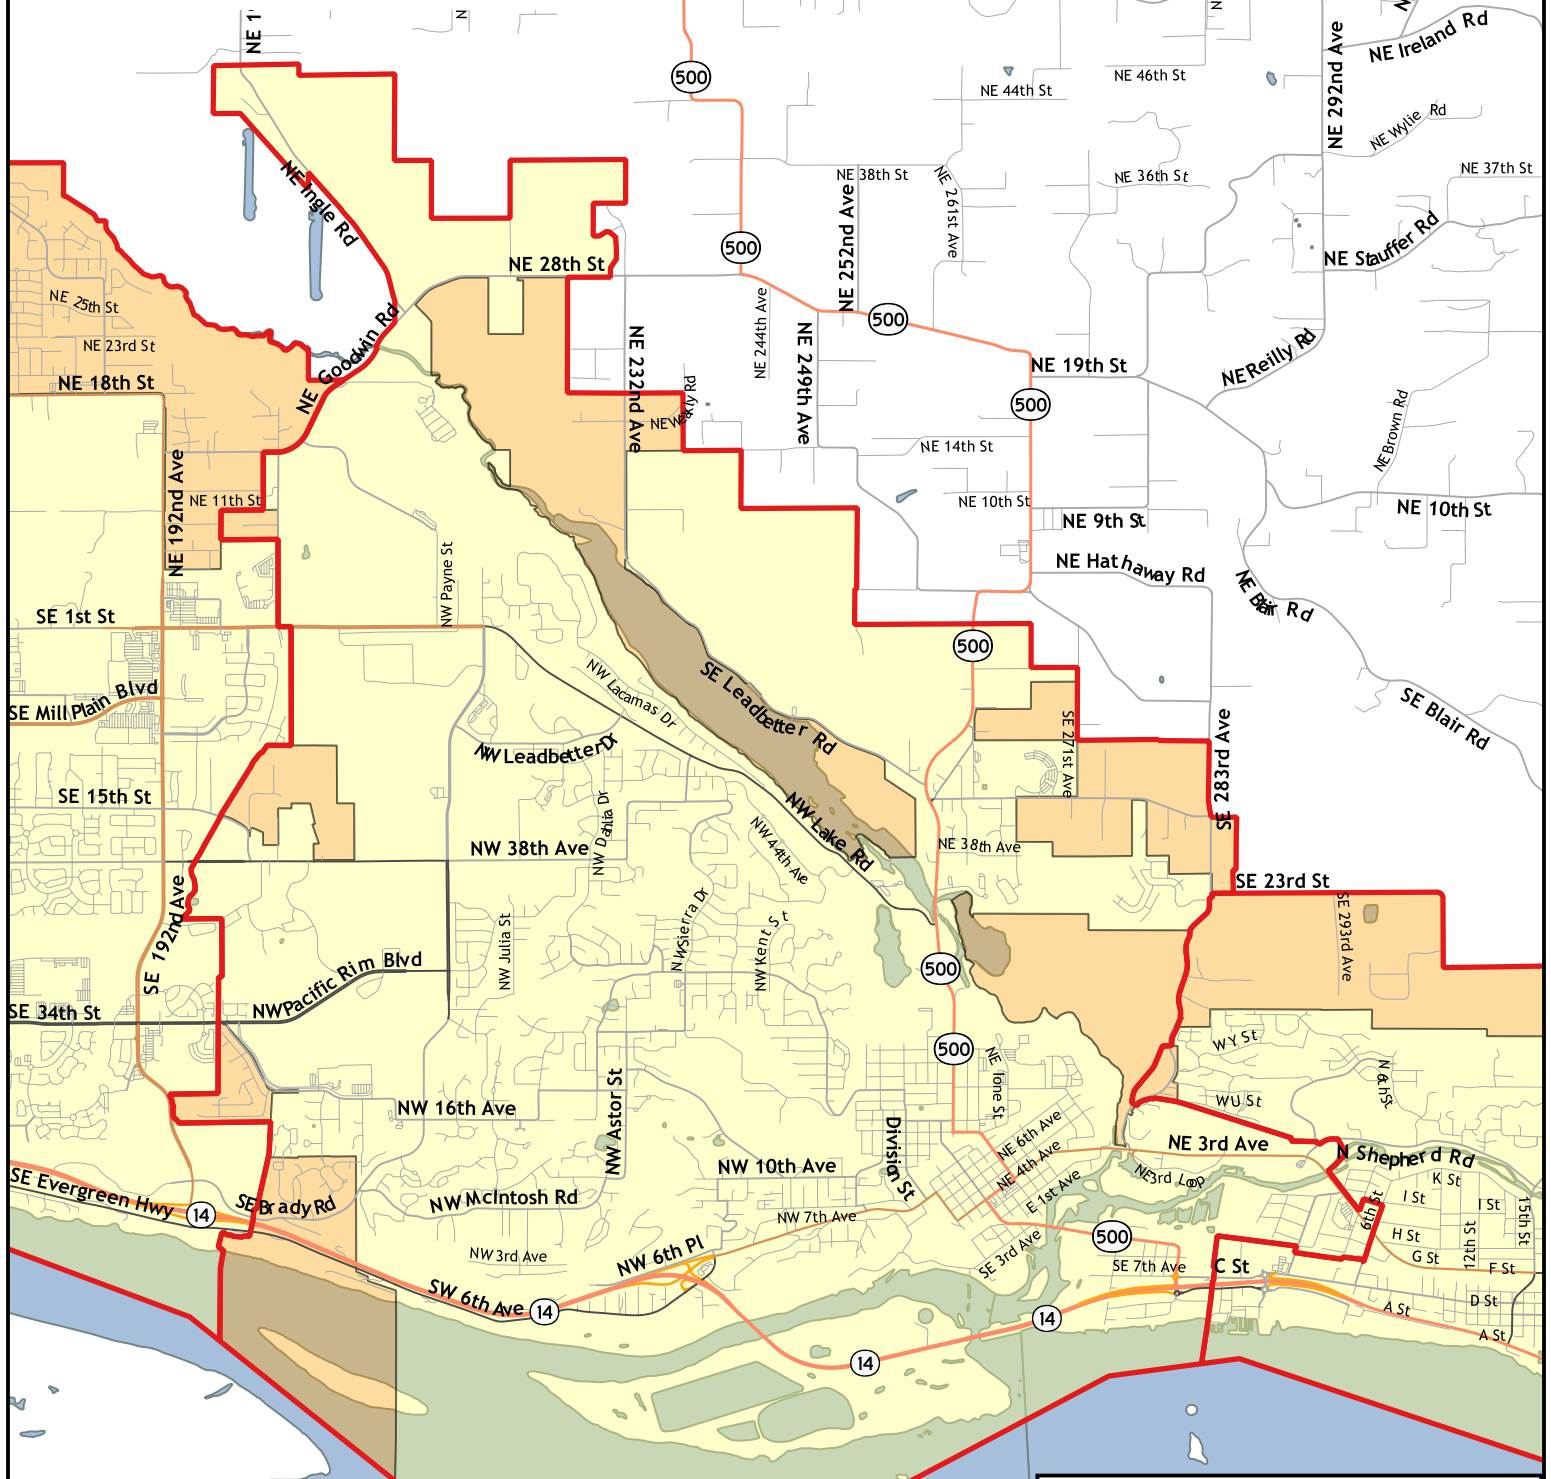

Camas

No Burn Area

- Legend**
- No Burn Boundary
 - City Limits
 - Urban Growth Area

The information contained within this map has been obtained from many sources. SWCAA accepts no responsibility for any inaccuracies that may be present.

This map is current as of February 15, 2016.