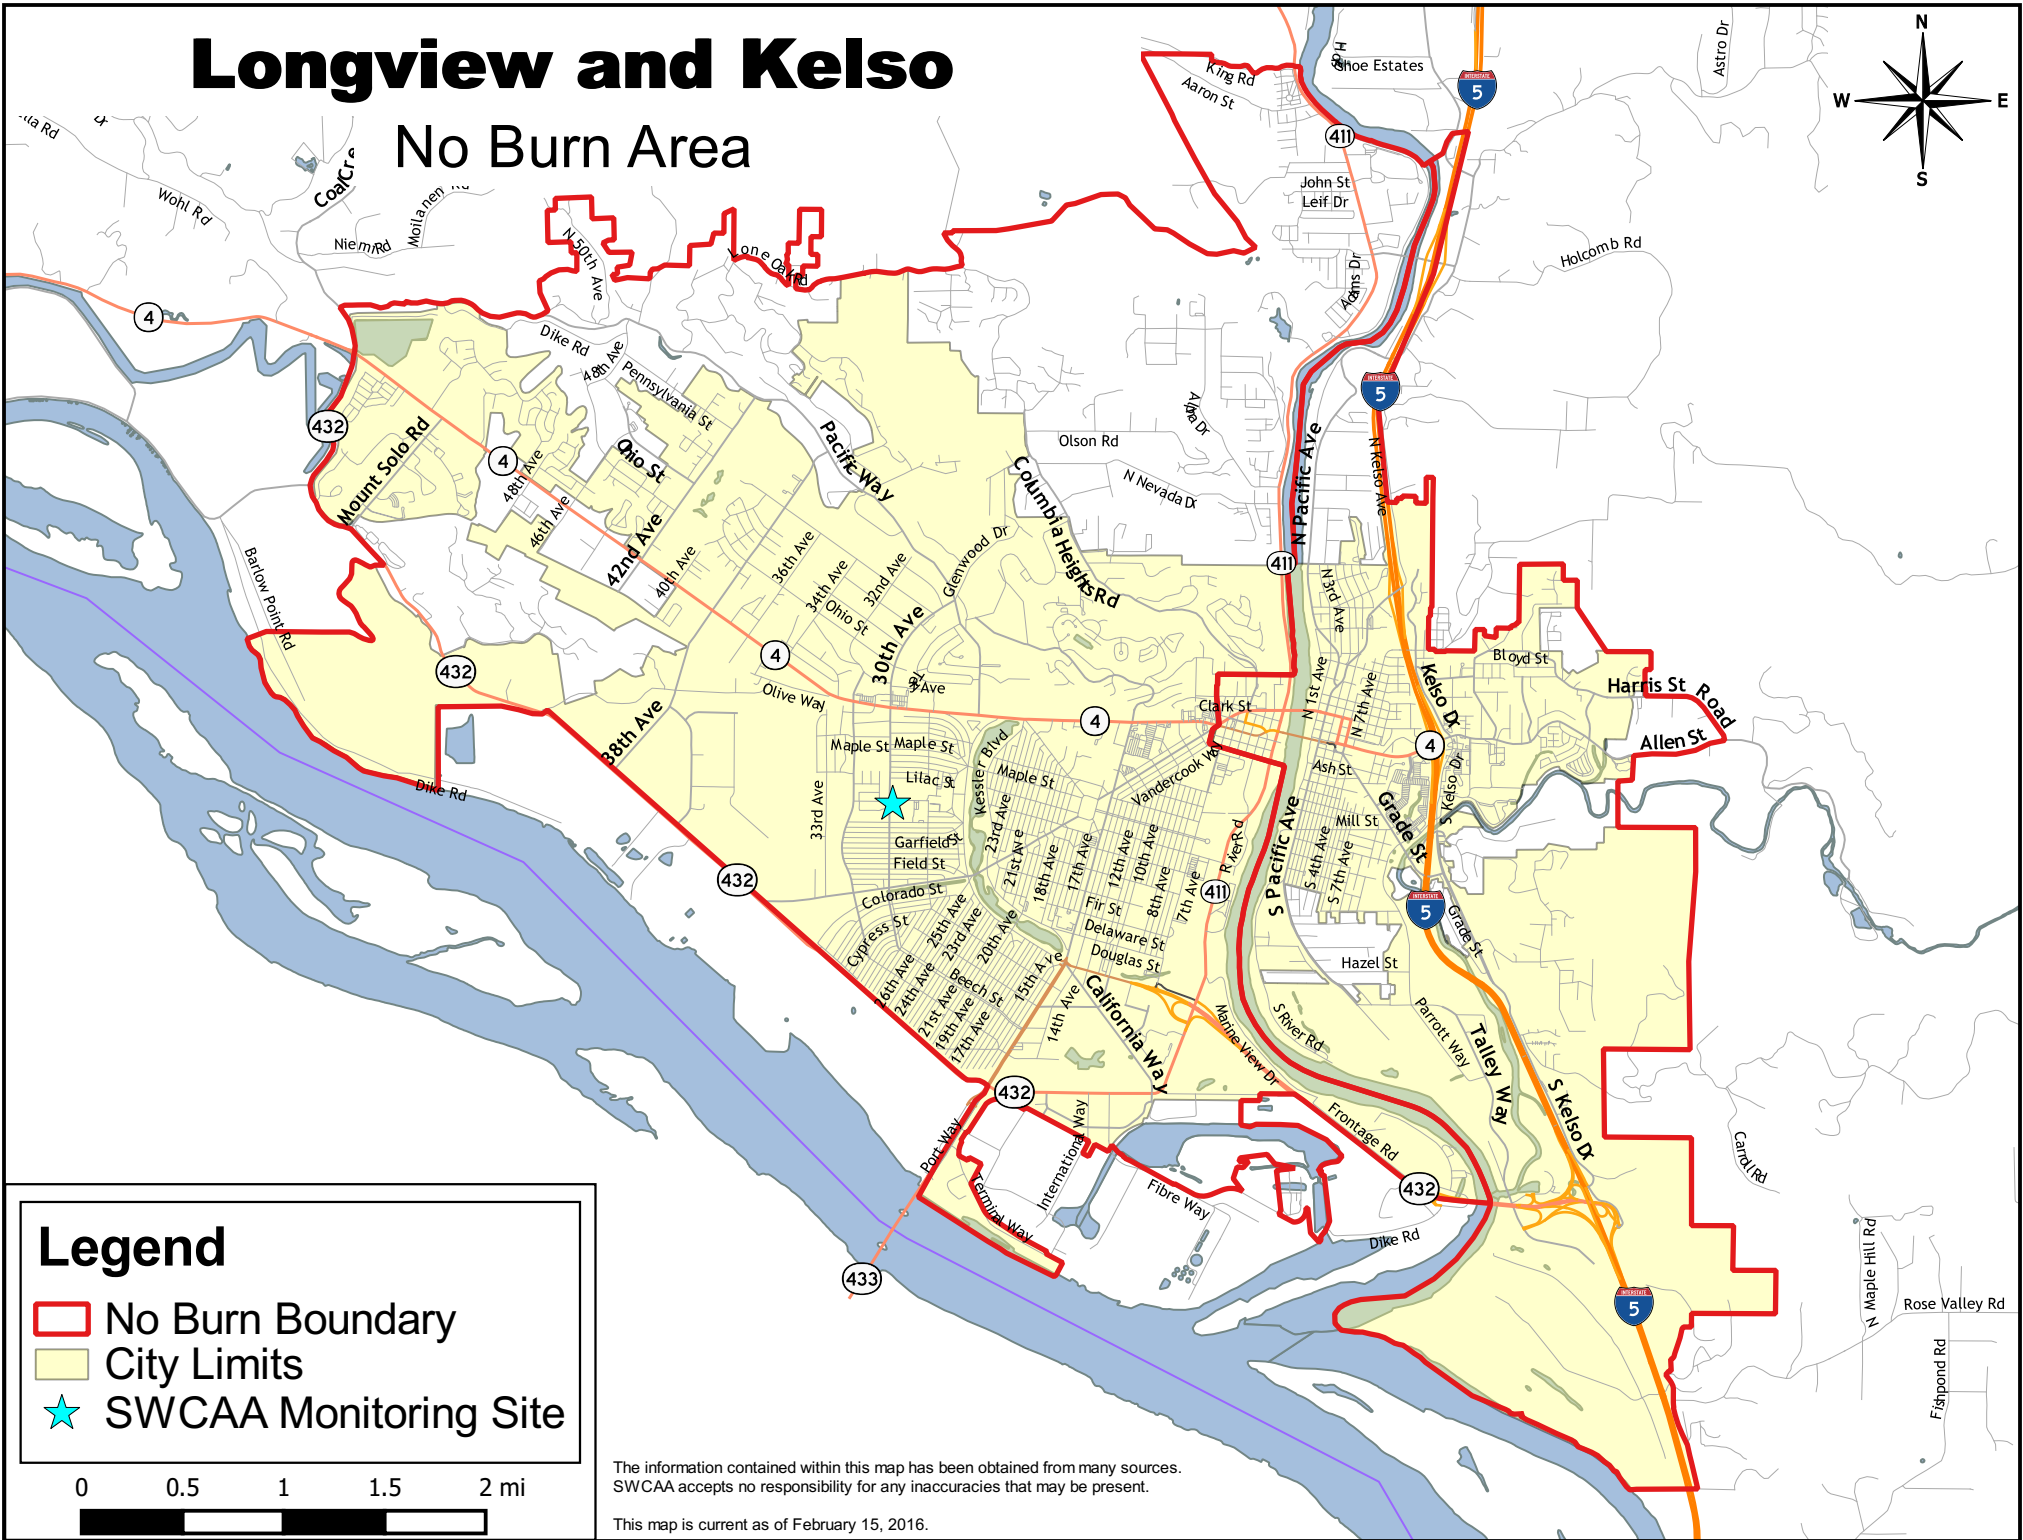

# Longview and Kelso

## No Burn Area

### Legend

- No Burn Boundary
- City Limits
- SWCAA Monitoring Site

0 0.5 1 1.5 2 mi

The information contained within this map has been obtained from many sources. SWCAA accepts no responsibility for any inaccuracies that may be present.

This map is current as of February 15, 2016.