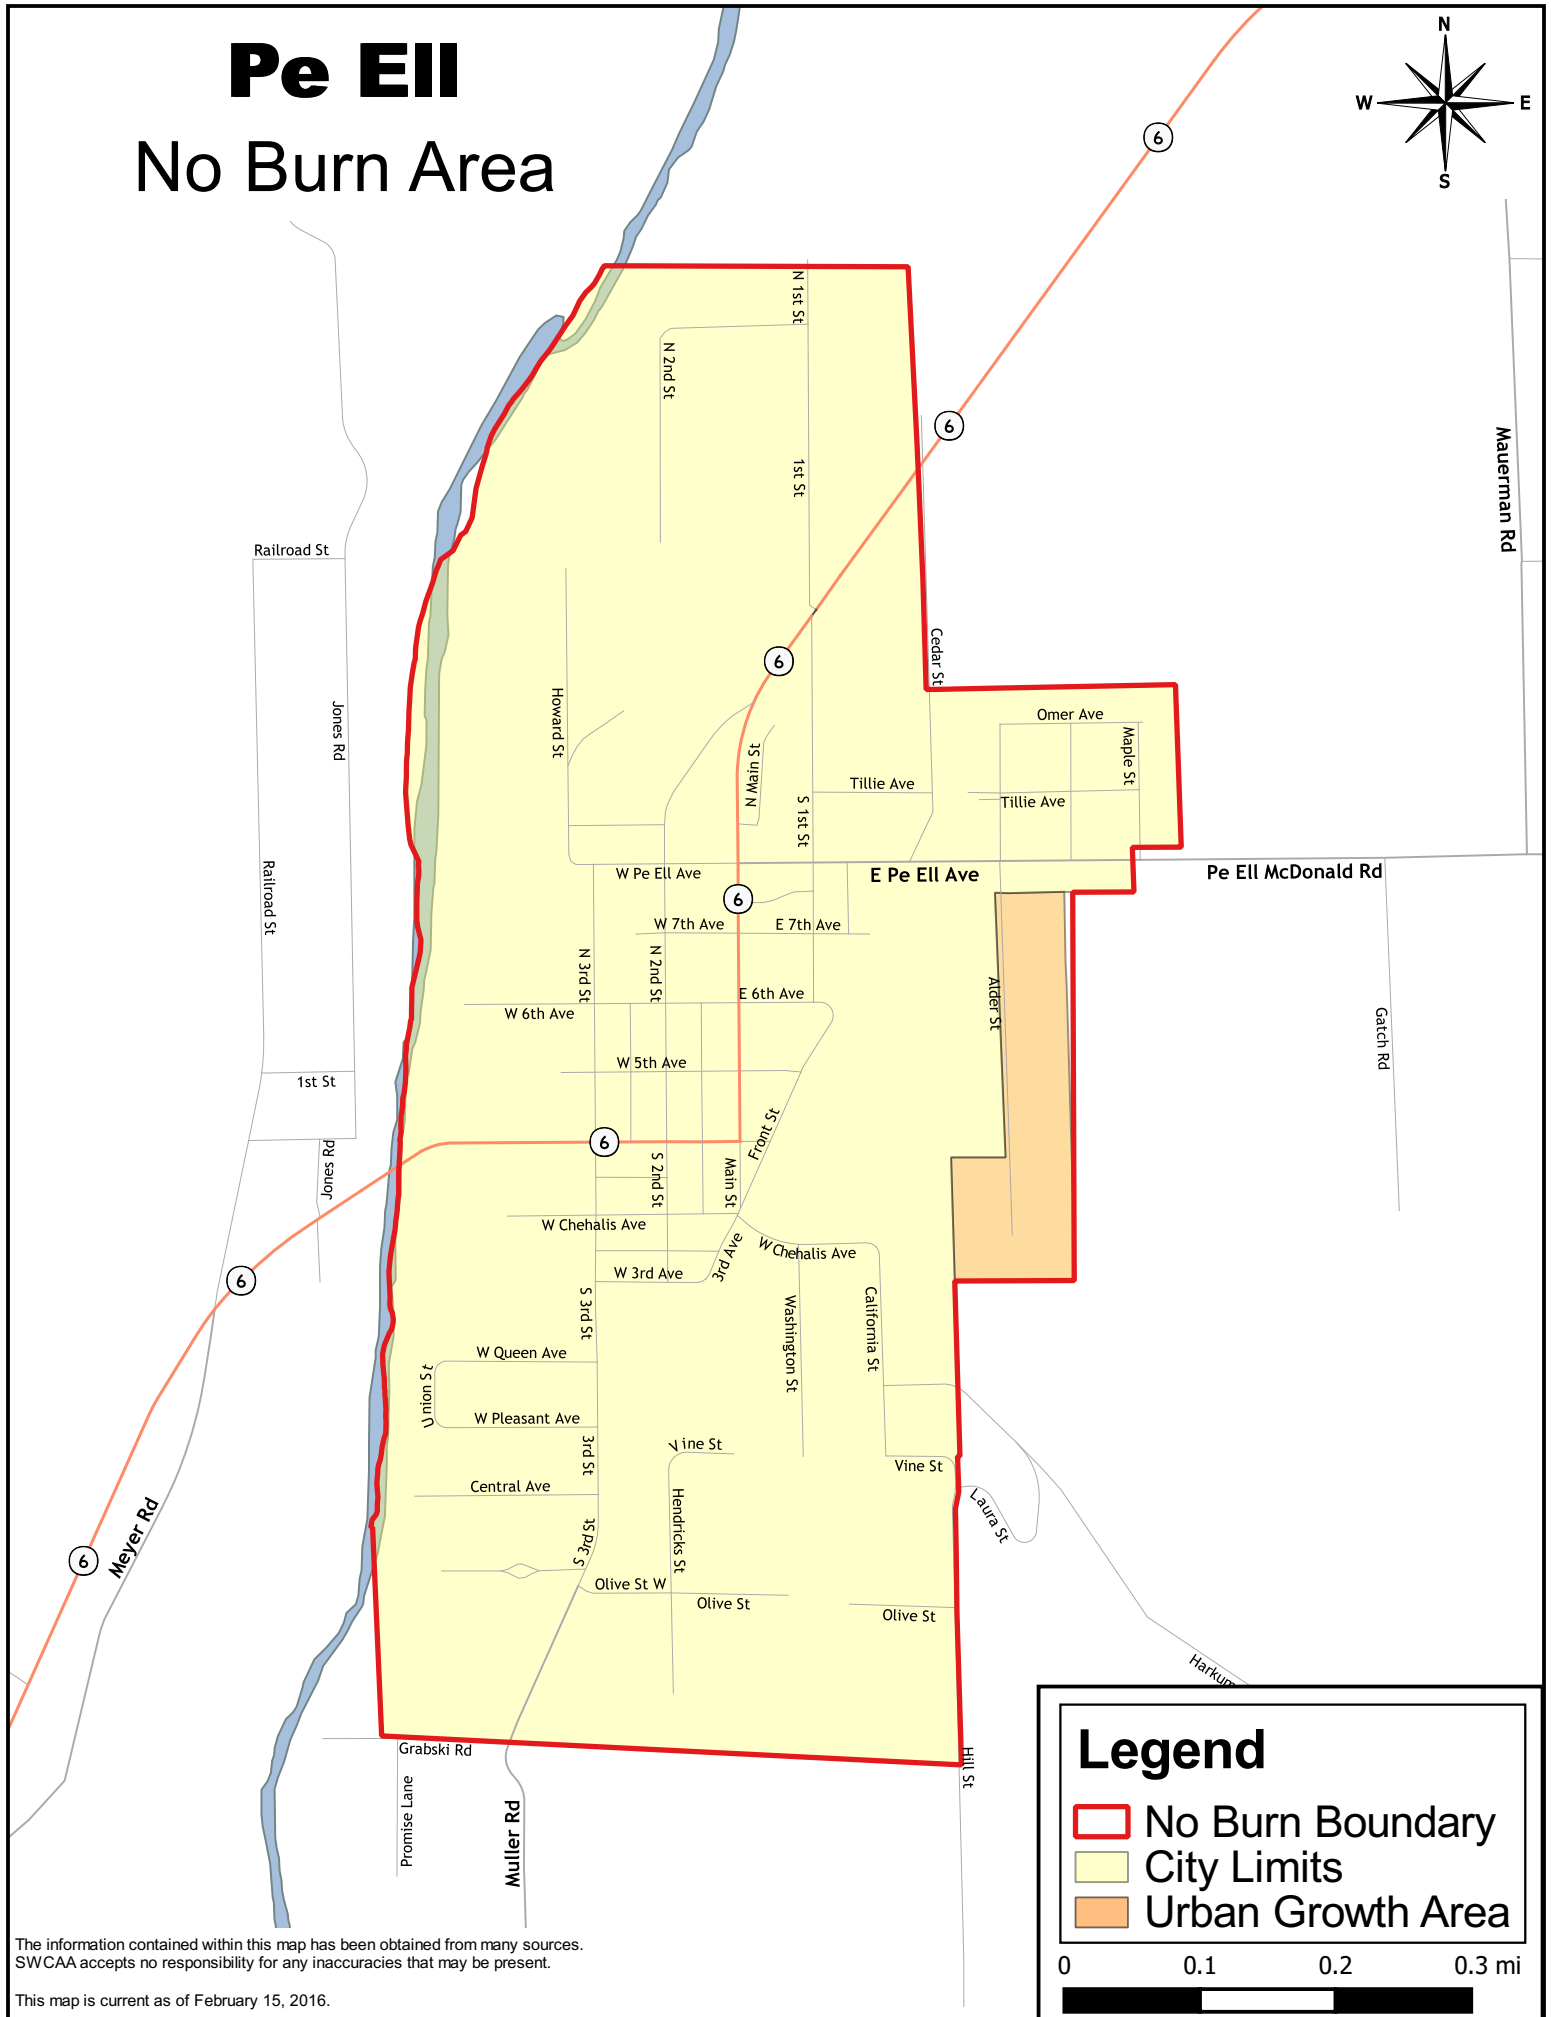

Pe Ell No Burn Area

The information contained within this map has been obtained from many sources. SWCAA accepts no responsibility for any inaccuracies that may be present.

This map is current as of February 15, 2016.

Legend

- No Burn Boundary
- City Limits
- Urban Growth Area

0 0.1 0.2 0.3 mi