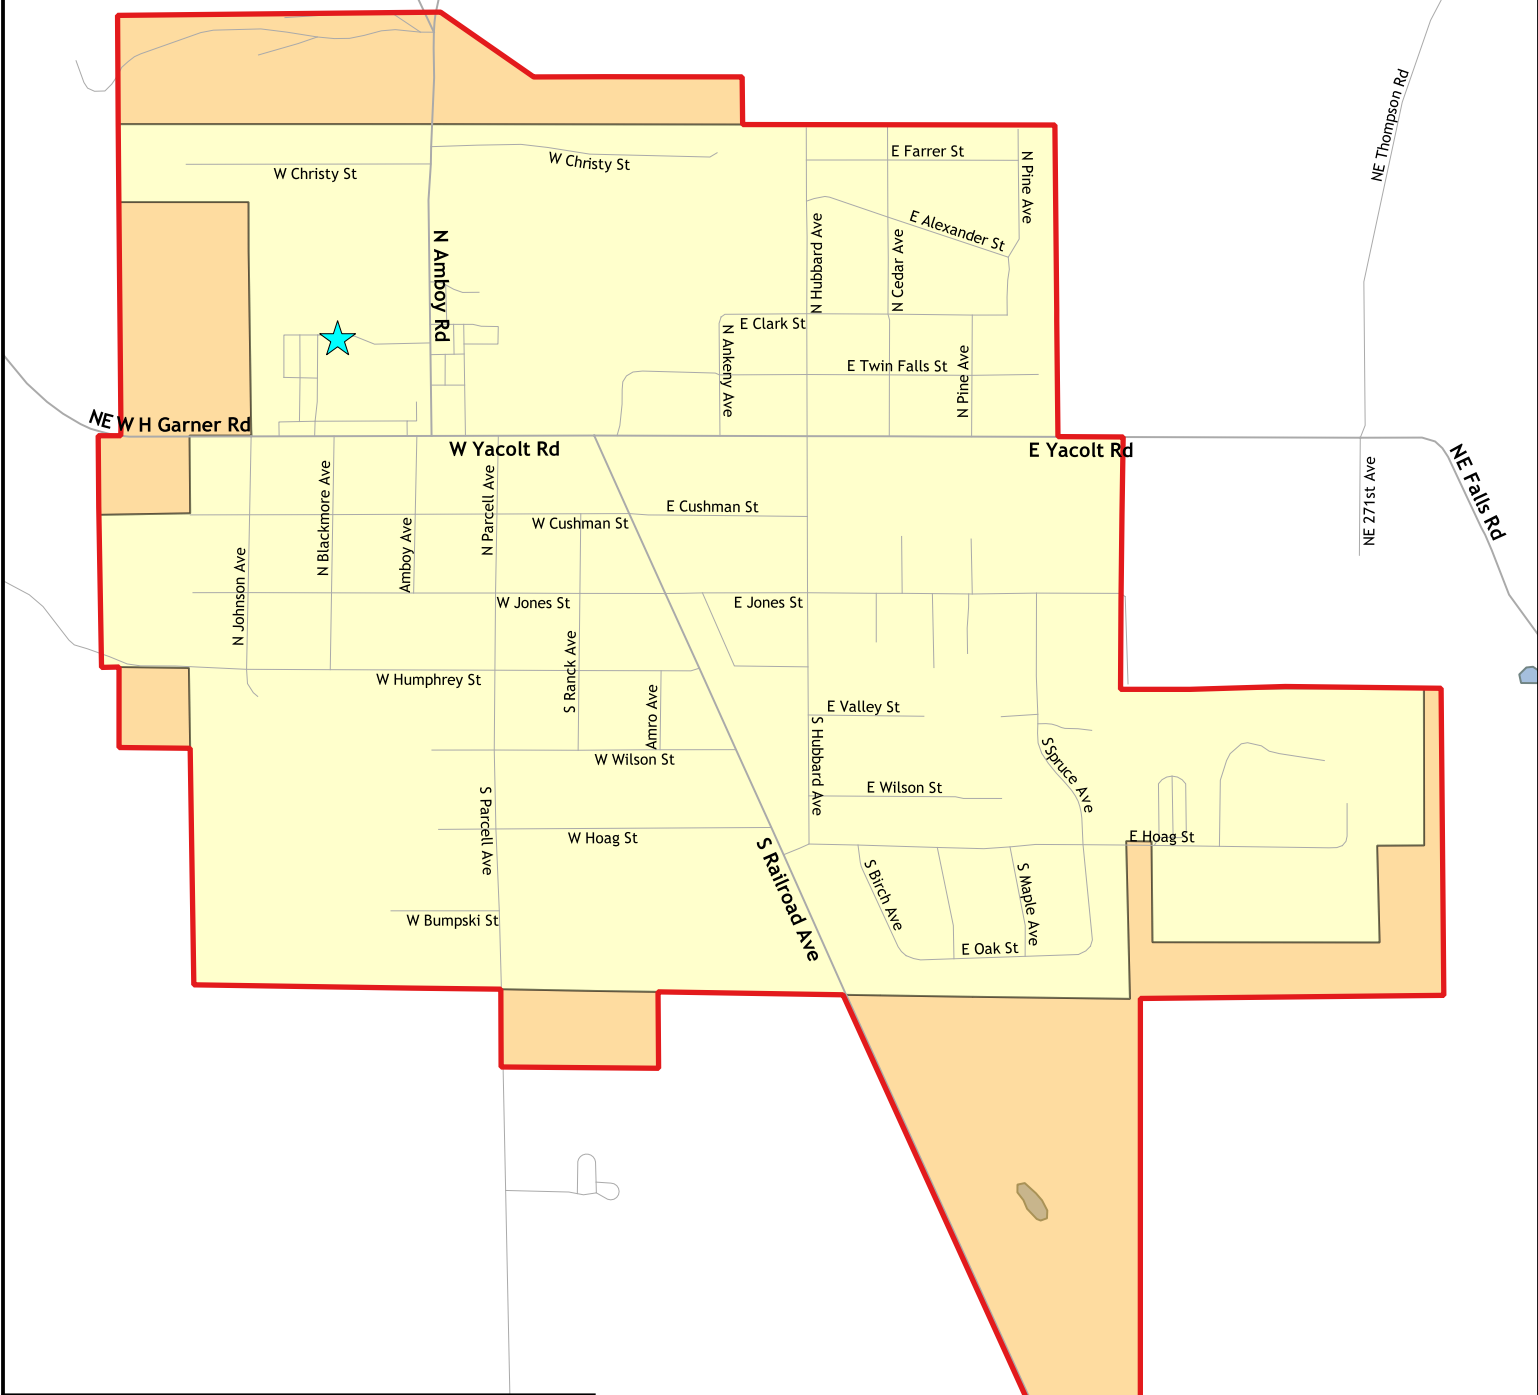

# Yacolt

## No Burn Area

**Legend**

- No Burn Boundary
- City Limits
- Urban Growth Area
- ★ SWCAA Monitoring Site

The information contained within this map has been obtained from many sources. SWCAA accepts no responsibility for any inaccuracies that may be present. This map is current as of February 15, 2016.