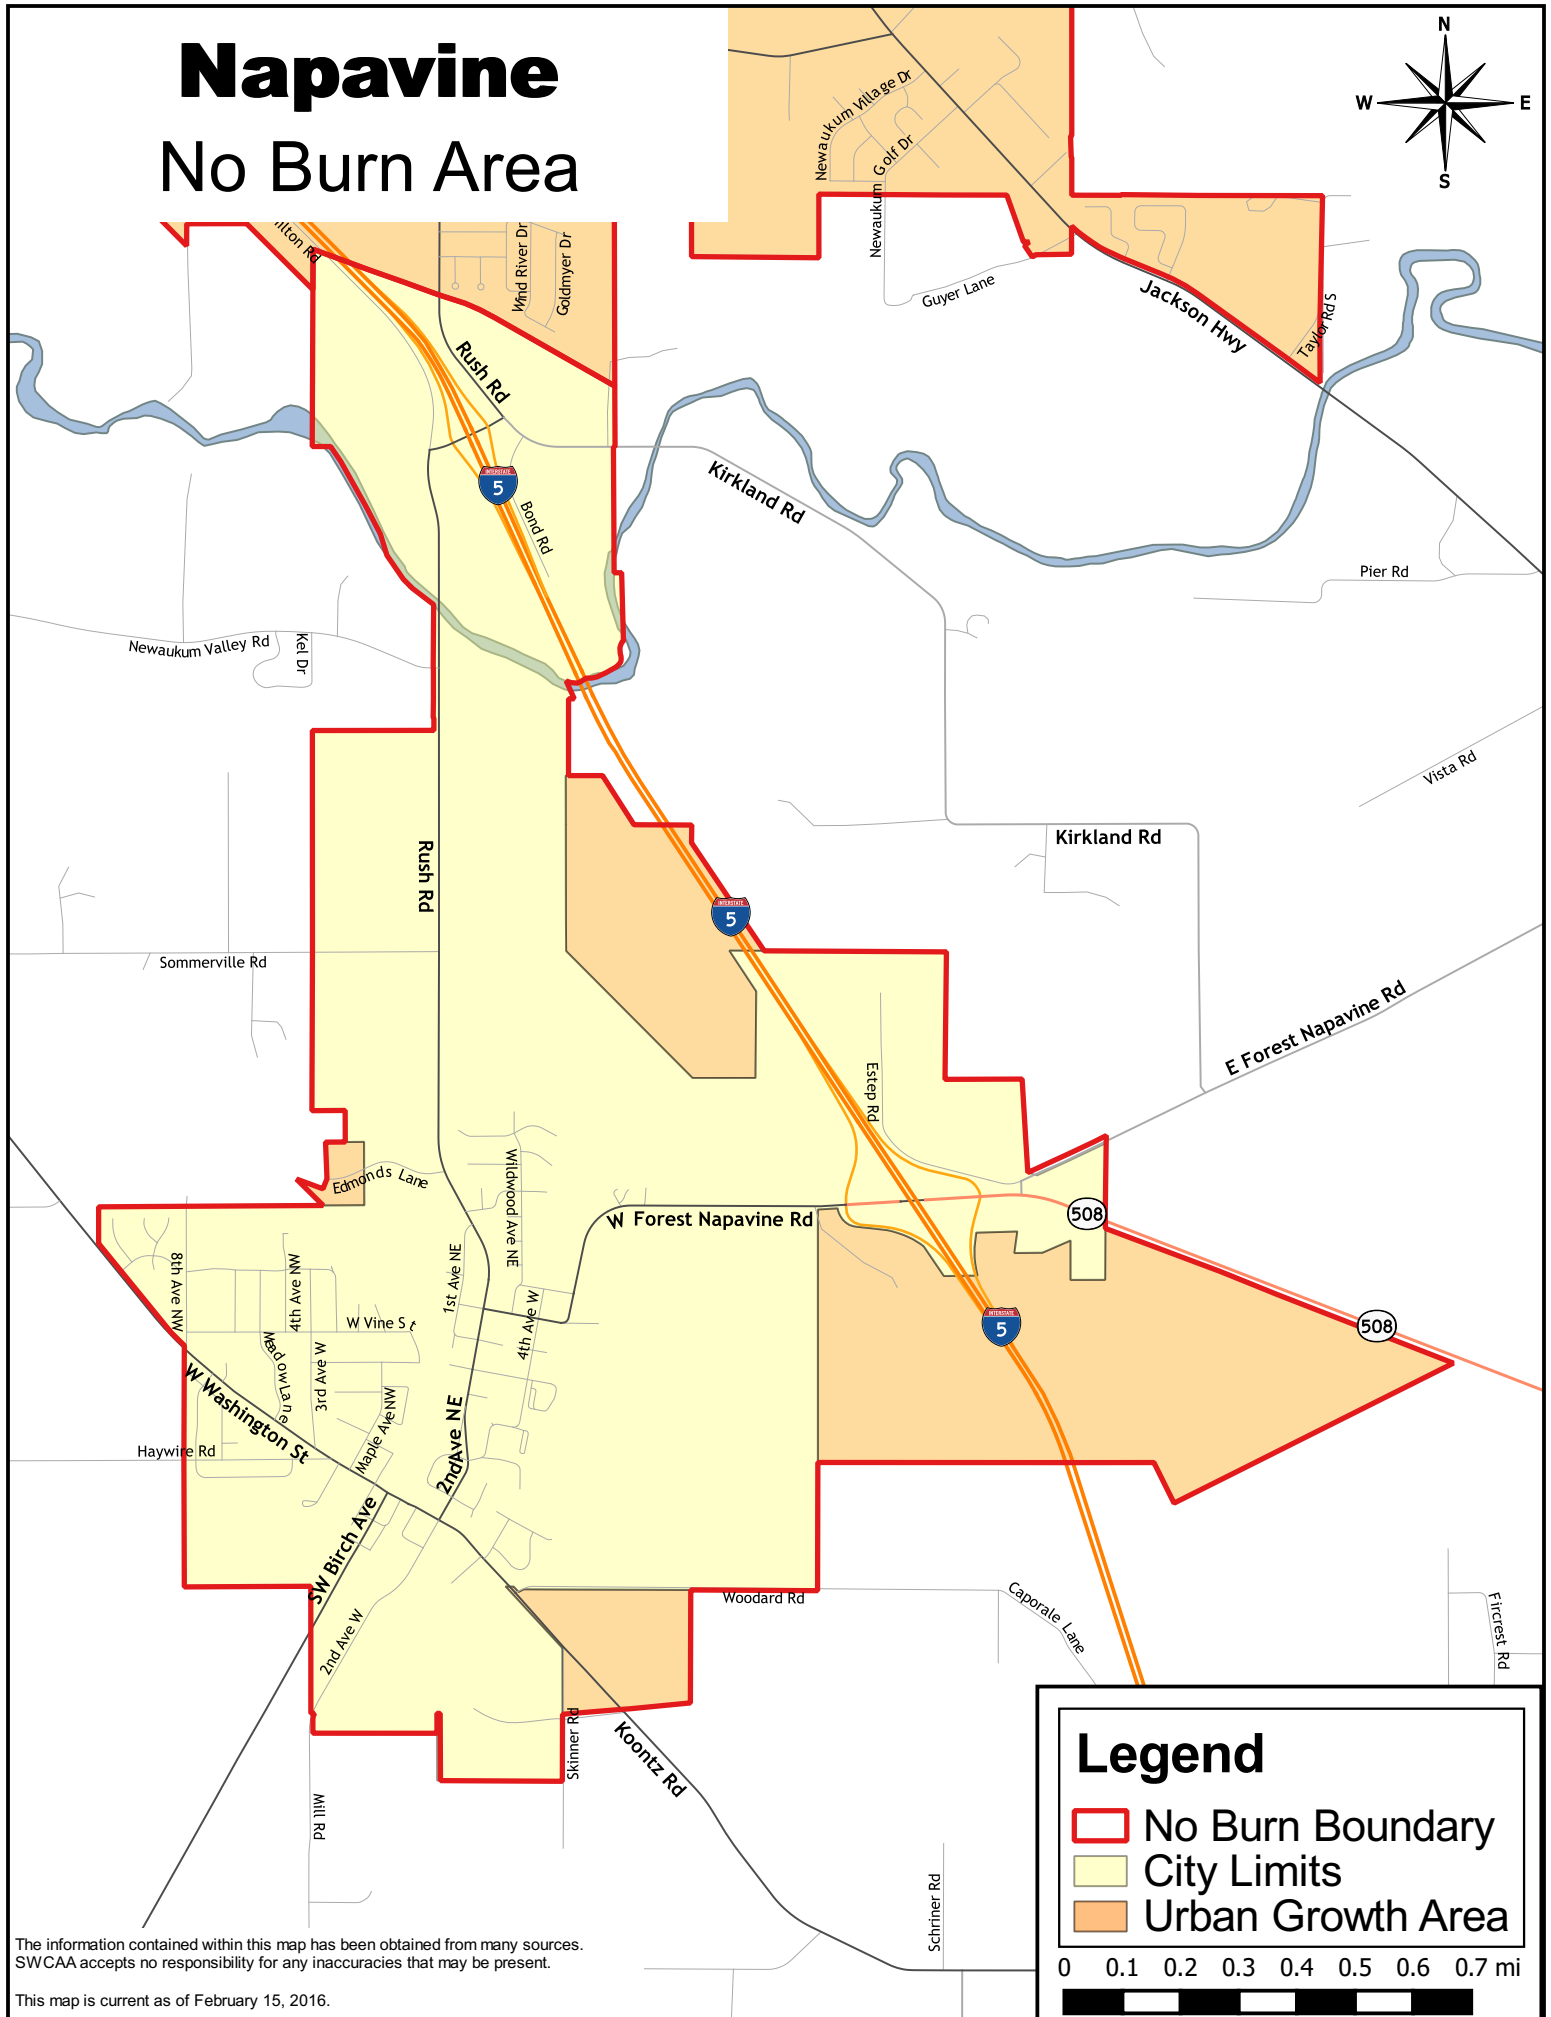

# Napavine

## No Burn Area

**Legend**

- No Burn Boundary
- City Limits
- Urban Growth Area

0 0.1 0.2 0.3 0.4 0.5 0.6 0.7 mi

The information contained within this map has been obtained from many sources. SWCAA accepts no responsibility for any inaccuracies that may be present.

This map is current as of February 15, 2016.